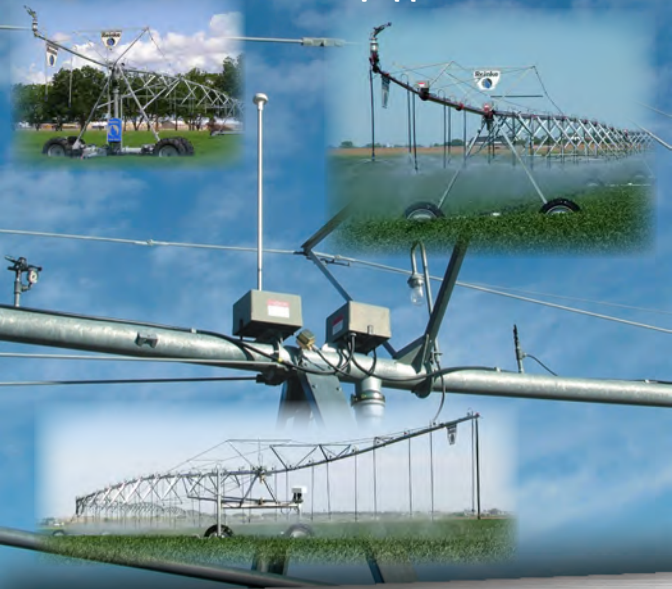

Reinke is #1 in GPS Equipped Pivot Sales!

You have important goals. It's our job to bring you the cutting edge technology necessary to help you reach them. That's why Reinke was the very first to launch GPS guidance technology for irrigation systems - the Reinke Navigator Series of GPS Controls. You asked, we listened and promptly delivered. Since then, we've been proud to be the primary provider of Global Positioning Satellite technology to the irrigation industry, placing it in thousands of Reinke irrigation systems worldwide. Experience always leads the way for others to follow. Choose to follow the leader: Reinke.

We lead the way in GPS irrigation technology.

Reinke

MORE RIGHT THAN FAIR

www.reinke.com